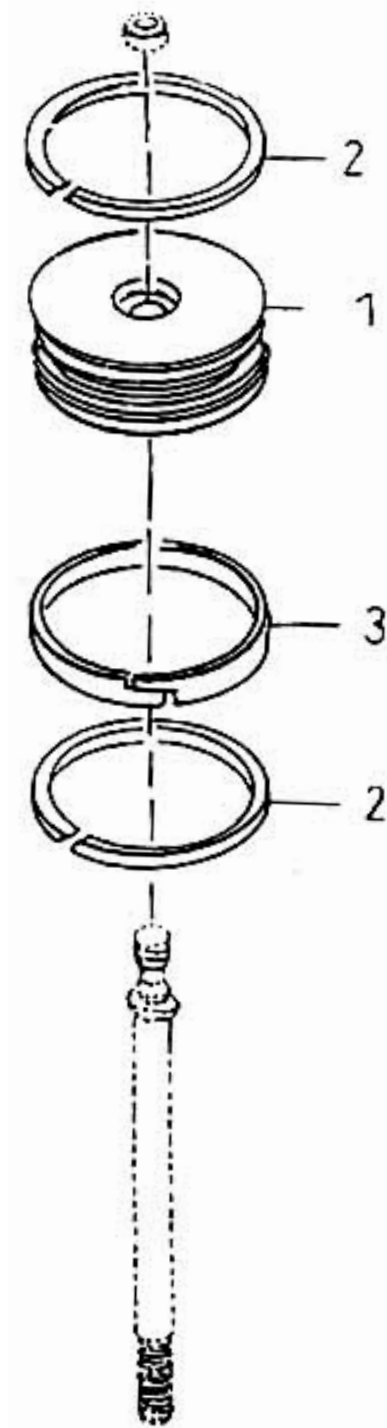

## 18. ASSEMBLY PISTON - MODEL 8 x 5 NL

All manufacturer's names, numbers, photos, product description and/or part numbers are used for reference purposes only & it is not implied that any part listed is the product of these manufacturers. Since Approvement are made from time to time, the illustration and specifications are subject to change without notice.

## 18. ASSEMBLY PISTON - MODEL 8 x 5 NL

No.	Description	Ref Part No.	QTY
–	Assembly Piston	94485976	–
1	– Piston Complete	70403944	1
2	– Ring Piston	95107710	2
3	– Ring Wearing	97060149	1